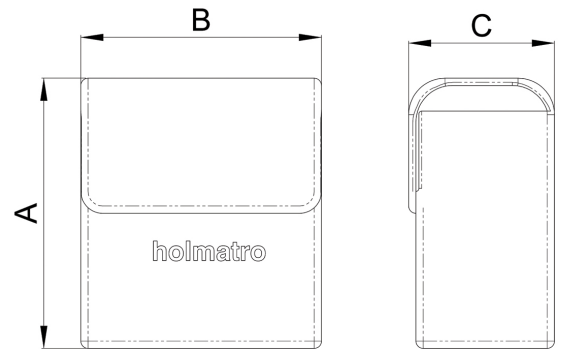

Holmatro

Rescue Support Bag

Versatile | Sturdy

Specifications		
Article number		150.182.155
Short description		Rescue Support Bag
Weight, ready for use	kg	1.5
Dimensions (AxBxC)	mm	185 x 165 x 100

Set components	
Flexible Steel Tape Measure	590.000.109
Seatbelt Cutter	980.005.022
Tyre Deflator	150.003.213
Window Punch	980.005.045
Trim Removal Hook	150.003.209
Trim Removal Fork	150.003.210
Marker Pen	150.003.212
Multi-Cutter	150.003.211
Mini LED Torch	980.000.352
Bag	150.003.215

Standard supplied with
• Tyre Deflator   • Seatbelt Cutter   • Trim Removal tools (hook and fork tool)   • Window Punch   • Flexible Steel Rule   • Marker Pen   • Mini LED Torch   • Multi-Cutter   • Waist and thigh strap

www.frsa.com.au | admin@frsa.com.au | + 61 7 3209 7422